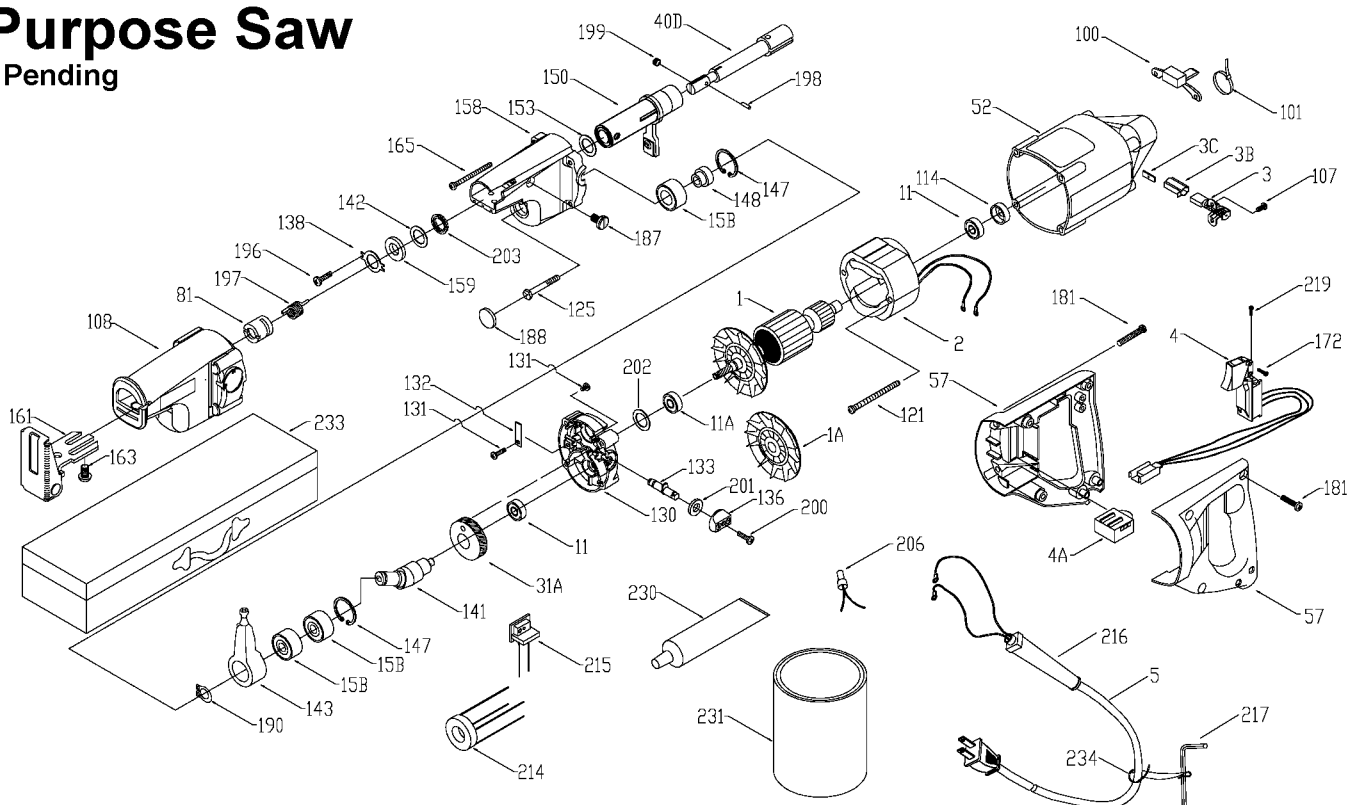

PORTER-CABLE

TIGER SAW®

All-Purpose Saw

Patents Pending

WARNING: Electrical repairs should only be attempted by trained repairmen. Contact the nearest Porter-Cable Service Center or other competent repair center

737

Parts List for 9737 Type 1

Item Number	Part Number	Description	Qty Required
1	A05447	ARMATURE	1
1	900709	ARMATURE	1
1	898877	ARMATURE	1
1	878904	FAN	1
2	900854	FIELD	1
2	A05448	FIELD	1
2	898876	FIELD	1
3	874289	BRUSH & RETAINER ASY	2
3	865323	BRUSH HOLDER	2
3	865321	BRUSH INSULATOR	2
4	A02928	SWITCH	1
4	883498	SWITCH & TRIAC	1
4	697452	SWITCH	1
4	893735	SWITCH	1
5	891461	CORD & PLUG	1
5	330072-97	CORD/10 FT/18-2	1
11	855284	BEARING	3
11	883096	BEARING	3
15	883095	BEARING	3
31	879401	GEAR	1
40	A12592	RECIP. SHAFT	1
52	912305	HOUSING	1
57	892792	HANDLE SET	1
57	893069	HANDLE SET	1
81	897774	COLLAR	1
100	695077	MOUNTING BRKET TRIAC	1
101	690673	WIRE TIE	1

COPYRIGHT© 2005. All Rights Reserved.

Parts list, pricing, and availability subject to change. Please visit www.dewaltservicenet.com for current parts information.

Parts List for 9737 Type 1

Item Number	Part Number	Description	Qty Required
188	880952	PLUG	1
190	853246	RING	10
196	882255	SCREW	10
197	648924-00	SPRING	10
198	884696	RETAINER KIT	1
199	648594-00	CLAMP PIN	1
199	648594-00	CLAMP PIN	1
199	648594-00	CLAMP PIN	1
200	881937	SCREW & WASHER	10
201	880994	FELT WASHER	10
202	801852	SEAL	1
203	902998	SEAL	1
206	682063	CONNECTOR VS	1
214	883502	COIL 220V	1
215	A02928	SWITCH	1
216	901266	STRAIN RELIEVER	1
217	802905	ALLEN WRENCH	1
219	694010	SCREW	10
230	875914	TUBE GREASE	1
231	875667	LUBRICANT-4LBS	1
233	000000-00	No Longer Available	1
234	842323	WRENCH HOLDER	1