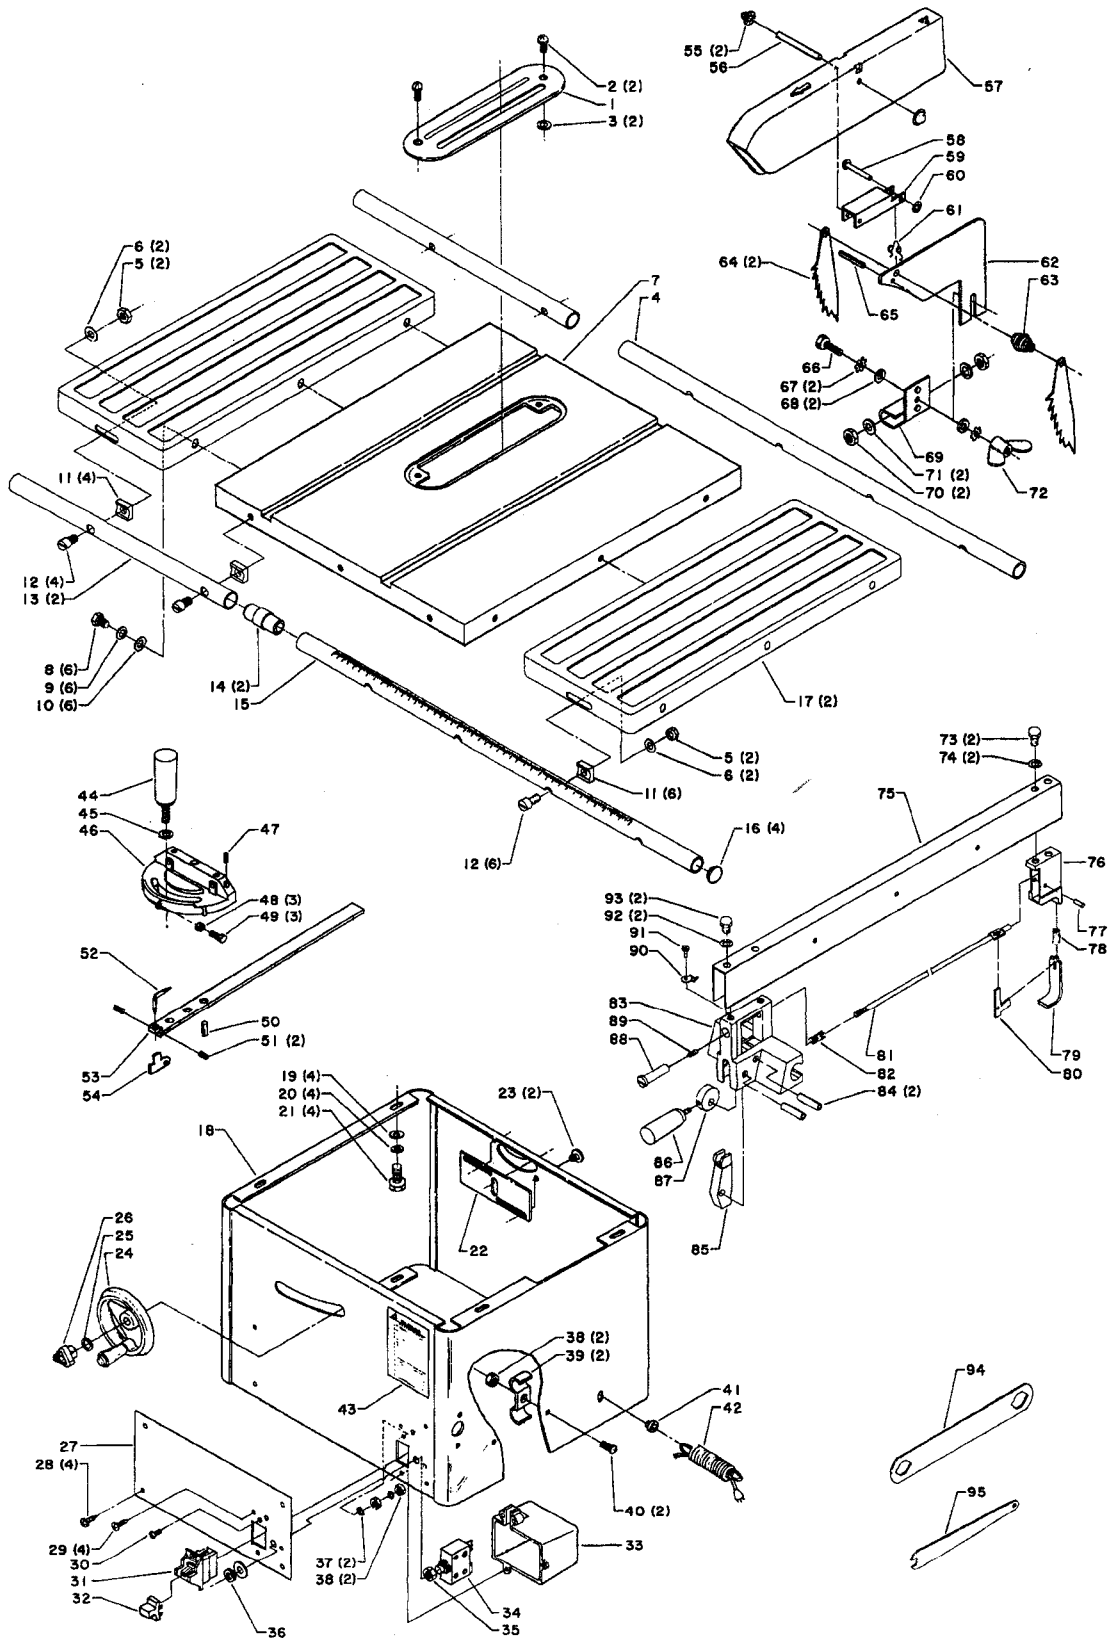

34-670
10" MOTORIZED TABLE SAW
(FOR UNITS W/SERIAL NO. P9229 & LOWER)

CS-4P
Part No. 1313203
Revised: 10/11/95

Parts List for 34-670 Type 1

Item Number	Part Number	Description	Qty Required
1	34-678	STD INSERT	1
2	1246135	SCREW	2
3	1313226	RUBBER WASHER	2
4	1342660	REAR GUIDE RAIL	1
5	491964-00	NUT	4
6	904100313810	STEEL WASHER	4
7	000000-00	No Longer Available	1
8	1310105	SCREW	6
9	904020101703	LOCK WASHER	6
10	904010101605	WASHER	6
11	1342662	SPACER	10
12	1342663	SPECIAL SCREW	10
13	1342709	EXT RAIL	2
14	1342710	ADAPTER	2
15	1342661	FRONT GUIDE RAIL	1
16	1342691	END PLUG	4
17	1313215	USE 902894	2
18	1313221	CABINET	1
19	904010101605	WASHER	4
20	904020101703	LOCK WASHER	4
21	1310105	SCREW	4
22	1313219	COVER	1
23	1313218	PIN	2
24	1086491	HANDWHEEL ASSY	1
25	1313239	WASHER	1
26	902898	KNOB	1
27	1346946	NAMEPLATE	1

COPYRIGHT© 2005. All Rights Reserved.

Parts list, pricing, and availability subject to change. Please visit www.dewaltservicenet.com for current parts information.

Parts List for 34-670 Type 1

Item Number	Part Number	Description	Qty Required
28	1087576	SCREW	4
29	1313227	SCREW	4
30	1310162	SCREW	1
31	489105-00	SWITCH	1
32	400060680002	KEY	1
32	1343758	KEY	1
33	1313230	SWITCH BOX	1
34	1313229	SWITCH W/PLATE	1
35	1313228	NUT	1
36	1313228	NUT	1
37	491958-00	LOCK WASHER	2
38	1243395	HEX NUT	4
39	1313220	CLAMP	2
40	1310162	SCREW	2
41	1313231	BUSHING	1
42	1313235	POWER CORD	1
43	000000-00	No Longer Available	1
44	1342685	HANDLE	1
44	1342685	HANDLE	1
44	1342685	HANDLE	1
45	1345226	MITER GAGE ASSY	1
46	34-779	MITER GAGE	1
46	1345226	MITER GAGE ASSY	1
47	1310055	SET SCREW	1
48	1243569	NUT	3
49	1310161	SCREW	3
50	1345226	MITER GAGE ASSY	1