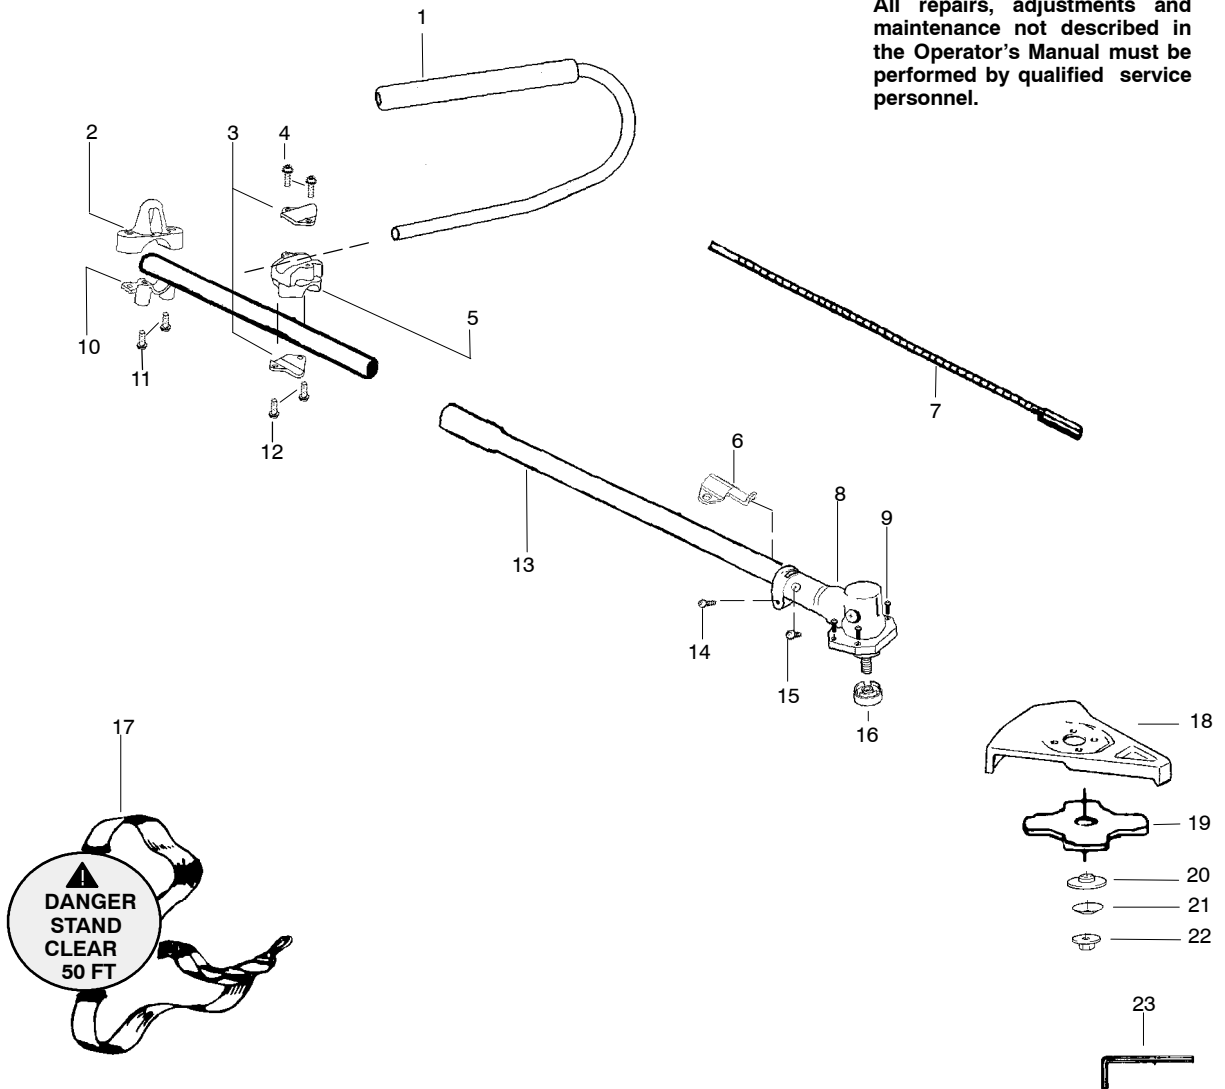

TYPE 2

WARNING
All repairs, adjustments and maintenance not described in the Operator's Manual must be performed by qualified service personnel.

Ref.	Part No.	Description	Ref.	Part No.	Description
1.	530071394	Kit-Handlebar (incl. grip,cap,decal)	18.	530071383	Kit-Blade Shield
2.	530055392	Clamp-Harness Upper	19.	952711584	Accy.-Weed Blade (8")
3.	530058563	Clamp-Bracket	20.	530095816	Washer-Blade Retaining
4.	530015886	Screw	21.	530016240	Washer-Belleville
5.	---	Clamp-Handlebar	22.	530015793	Nut-Flange
	530058766	(7/8")	23.	530031159	Wrench-Hex (5/32")
	530058765	(1")			
6.	530095812	Bracket-Shield			Not Shown
7.	530096183	Flexshaft-Split boom	530164830		Manual
8.	530071585	Assy-Gearbox	530095894		Hanger-Attachment
9.	530016312	Screw	530059680		Decal-Shaft Warning
10.	530055395	Clamp-Harness Lower	530056335		Decal-Blade Direction
11.	530016406	Screw			
12.	530015886	Screw			
13.	530071860	Assy.-Driveshaft			
14.	530016014	Screw			
15.	530016224	Screw-Alignment			
16.	530095815	Dust cup - Blade			
17.	530094408	Assy-Shoulder Strap			

↖ = NEW PART NUMBER FOR THIS IPL

★ = REFER TO THE SERVICE REFERENCE INDICATED FOR MORE INFORMATION. (LOCATED AT END OF IPL)