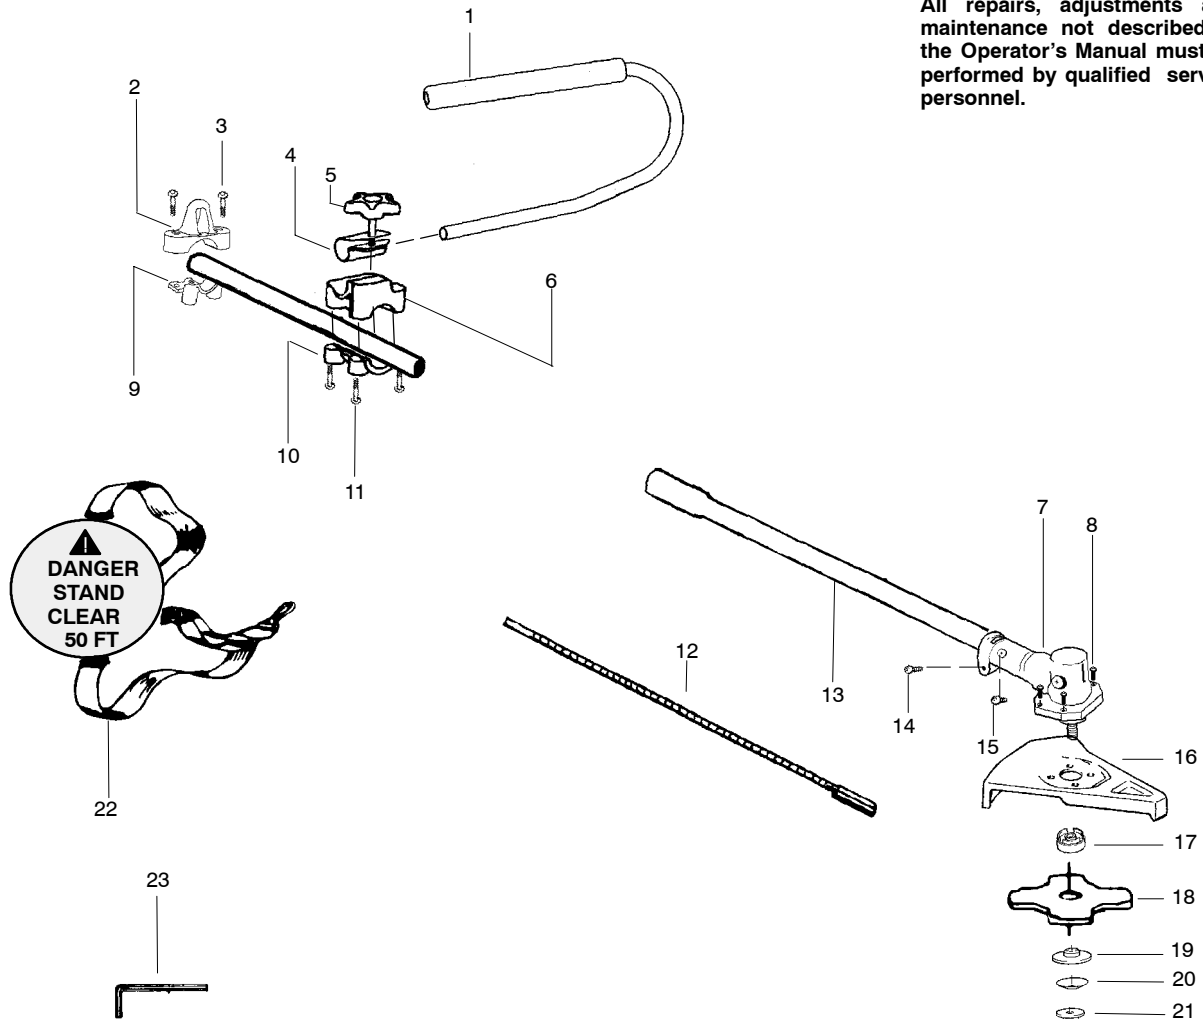

## TYPE 1

**WARNING**  
All repairs, adjustments and maintenance not described in the Operator's Manual must be performed by qualified service personnel.

Ref.	Part No.	Description	Ref.	Part No.	Description
1.	530071394	Kit-Handlebar (incl. grip, cap, decal)	18.	952701611	Accy.-Weed Blade (8")
2.	530055392	Clamp-Harness Upper	19.	530095816	Washer-Blade Retaining
3.	530015770	Screw	20.	530016240	Washer-Belleville
4.	530095970	Clamp-Handlebar	21.	530015793	Nut-Flange
5.	530016336	Knob	22.	530094408	Assy-Shoulder Strap
6.	530095971	Base-Clamp	23.	530031159	Wrench-Hex (5/32")
7.	530071585	Assy-Gearbox			
8.	530016312	Screw			
9.	530055395	Clamp-Harness Lower			
10.	530071684	Kit-Clamp-Tube (incl. #11)	Not Shown		
11.	530015770	Screw			
12.	530096183	Flexshaft-Split boom		530163878	Manual
13.	530096021	Assy.-Driveshaft		530095894	Hanger-Attachment
14.	530016014	Screw		530056129	Decal-Shaft Warning
15.	530016224	Screw-Alignment		530056335	Decal-Blade Direction
16.	530071383	Kit-Blade Shield			
17.	530095815	Dust cup - Blade			

✓ = NEW PART NUMBER FOR THIS IPL

★ = REFER TO THE SERVICE REFERENCE INDICATED FOR MORE INFORMATION. (LOCATED AT END OF IPL)