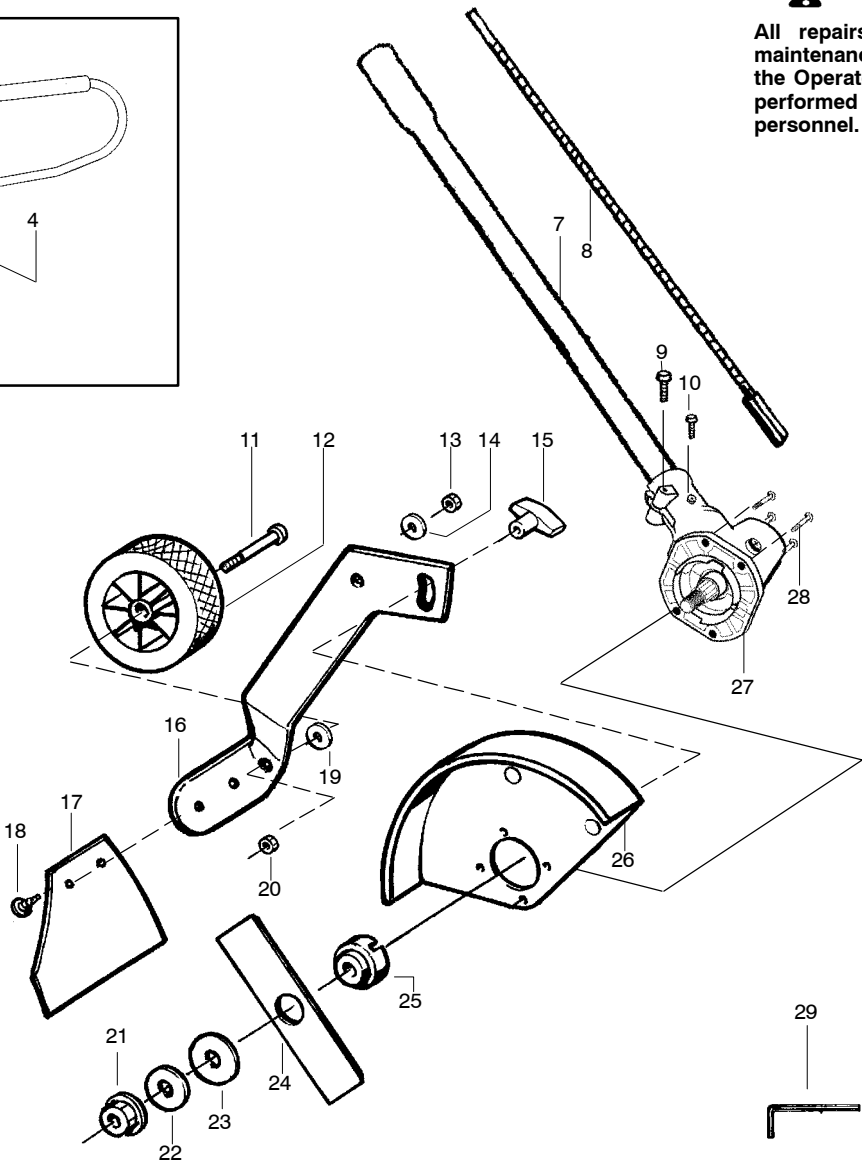

TYPE 1

⚠ WARNING

All repairs, adjustments and maintenance not described in the Operator's Manual must be performed by qualified service personnel.

Ref.	Part No.	Description	Ref.	Part No.	Description
1.	530071394	Kit-Handlebar (incl. grip,cap,decal)	18.	530053012	Fastener-Mud Flap
2.	530095970	Clamp	19.	530092062	Washer
3.	530016336	Knob	20.	530015515	Locknut
4.	530095971	Base- Clamp	21.	530015793	Nut- Flange (L.H.)
5.	530071684	Kit-Tube Clamp (incl. 6)	22.	530016240	Washer- Belleville
6.	530016406	Screw	23.	530015792	Washer-Flat
7.	530096000	Assy.- Driveshaft	24.	952711625	Accy-7.5" Blade
8.	530096183	Flexshaft-Split boom	25.	530054623	Dustcup
9.	530016014	Screw	26.	530071501	Kit-Edger Guard
10.	530016224	Screw-Alignment	27.	530071586	Kit-Gearbox
11.	530015981	Bolt-Shoulder Axle	28.	530016312	Screw
12.	530095125	Wheel-4" (rubber)	29.	530031159	Wrench-Hex (5/32")
13.	530015515	Locknut	Not Shown		
14.	530092062	Washer	530164693	Manual	
15.	530092059	Knob	530095894	Hanger-Attachment	
16.	530053009	Bracket-Adj. Wheel	545005908	Decal-Shaft Warning	
17.	530071251	Kit-Mud Flap (incl.#18)	530053138	Decal-Guard Warning	