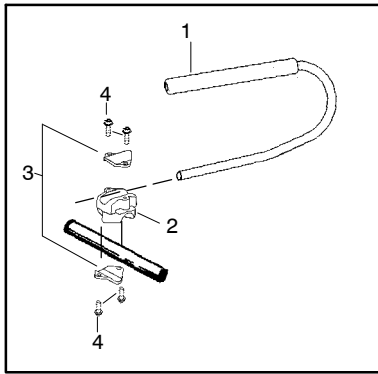

TYPE 2

⚠ WARNING

All repairs, adjustments and maintenance not described in the Operator's Manual must be performed by qualified service personnel.

Ref.	Part No.	Description	Ref.	Part No.	Description
1.	530071394	Kit-Handlebar (incl. grip,cap,decal)	16.	530053012	Fastener-Mud Flap
2.	----	Clamp-Handlebar	17.	530092062	Washer
	530058766	(7/8")	18.	530015515	Locknut
	530058765	(1")	19.	530015793	Nut-Flange (L.H.)
3.	530058563	Bracket-Clamp	20.	530016240	Washer-Belleville
4.	530015886	Screw	21.	530015792	Washer-Flat
5.	530071863	Assy.-Driveshaft	22.	952711625	Accy-7.5" Blade
6.	530096183	Flexshaft-Split boom	23.	530054623	Dustcup
7.	530016014	Screw	24.	530071501	Kit-Edger Guard
8.	530016224	Screw-Alignment	25.	530071586	Kit-Gearbox
9.	530015981	Bolt-Shoulder Axle	26.	530016312	Screw
10.	530095125	Wheel-4" (rubber)	27.	530031159	Wrench-Hex (5/32")
11.	530015515	Locknut			Not Shown
12.	530092062	Washer		530164267	Manual
13.	530092059	Knob		530095894	Hanger-Attachment
14.	530053009	Bracket-Adj. Wheel		530053138	Decal-Guard Warning
15.	530071251	Kit-Mud Flap (incl.#16)			

✓ = NEW PART NUMBER FOR THIS IPL

★ = REFER TO THE SERVICE REFERENCE INDICATED FOR MORE INFORMATION. (LOCATED AT END OF IPL)