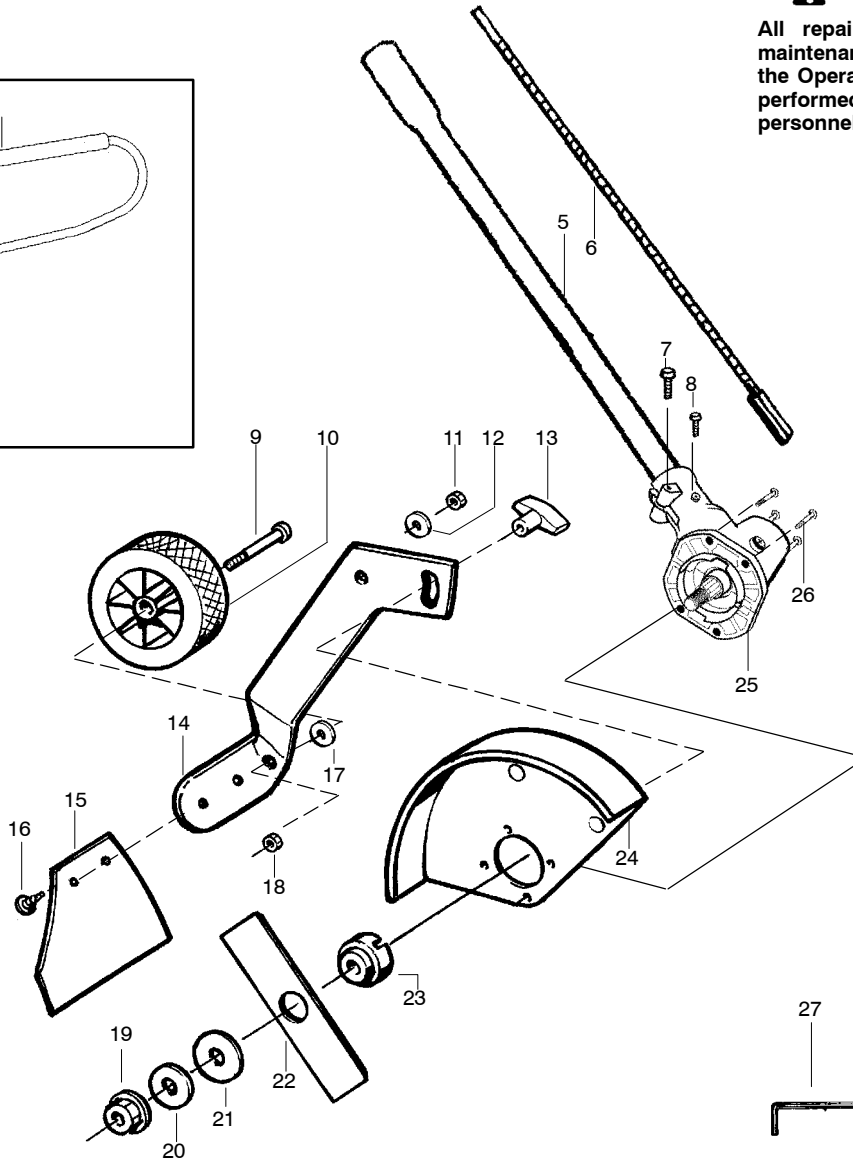

TYPE 2

⚠ WARNING

All repairs, adjustments and maintenance not described in the Operator's Manual must be performed by qualified service personnel.

Ref.	Part No.	Description	Ref.	Part No.	Description
1.	530071394	Kit-Handlebar (incl. grip,cap,decal)	16.	530053012	Fastener-Mud Flap
2.	----	Clamp-Handlebar	17.	530092062	Washer
	530058766	(7/8")	18.	530015515	Locknut
	530058765	(1")	19.	530015793	Nut-Flange (L.H.)
3.	530058563	Bracket-Clamp	20.	530016240	Washer-Belleville
4.	530015886	Screw	21.	530015792	Washer-Flat
5.	530071863	Assy.-Driveshaft	22.	952711625	Accy-7.5" Blade
6.	530096183	Flexshaft-Split boom	23.	530054623	Dustcup
7.	530016014	Screw	24.	530071501	Kit-Edger Guard
8.	530016224	Screw-Alignment	25.	530071586	Kit-Gearbox
9.	530015981	Bolt-Shoulder Axle	26.	530016312	Screw
10.	530095125	Wheel-4" (rubber)	27.	530031159	Wrench-Hex (5/32")
11.	530015515	Locknut			Not Shown
12.	530092062	Washer		530164267	Manual
13.	530092059	Knob		530095894	Hanger-Attachment
14.	530053009	Bracket-Adj. Wheel		530053138	Decal-Guard Warning
15.	530071251	Kit-Mud Flap (incl.#16)			

✓ = NEW PART NUMBER FOR THIS IPL

★ = REFER TO THE SERVICE REFERENCE INDICATED FOR MORE INFORMATION. (LOCATED AT END OF IPL)