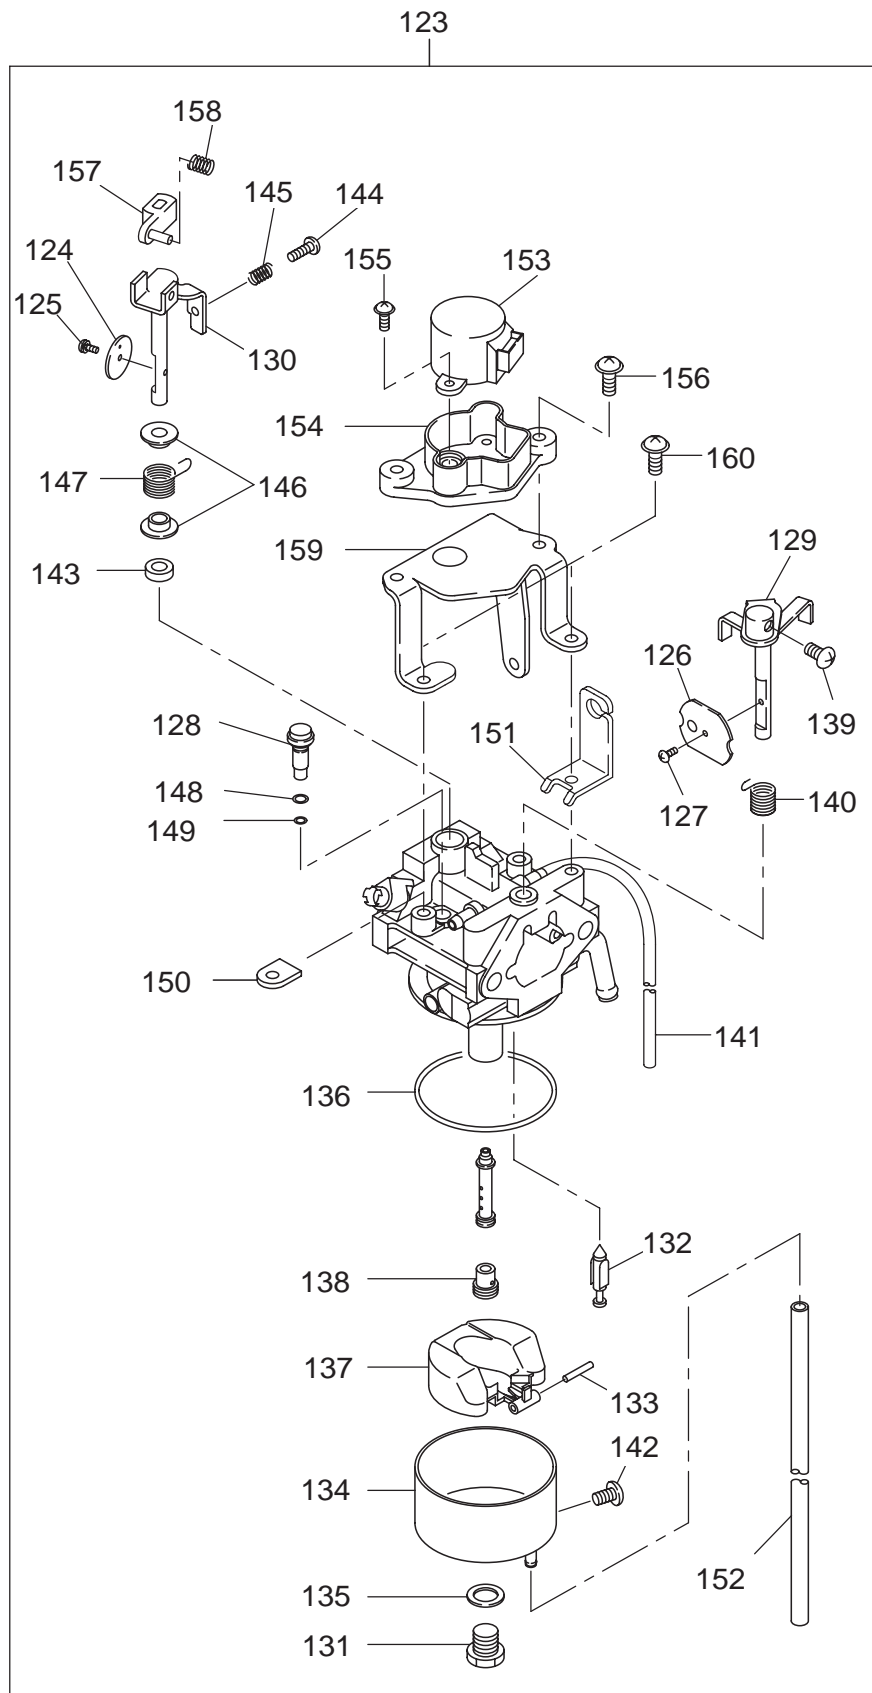

CRANKCASE

CRANKSHAFT PISTON

INTAKE EXHAUST

GOVERNOR OPERATION

COOLING STARTING

FUEL LUBRICANT

ELECTRIC DEVICE

GENERATOR

AVR type

BASE, FRAME

COVER

ACCESSORIES