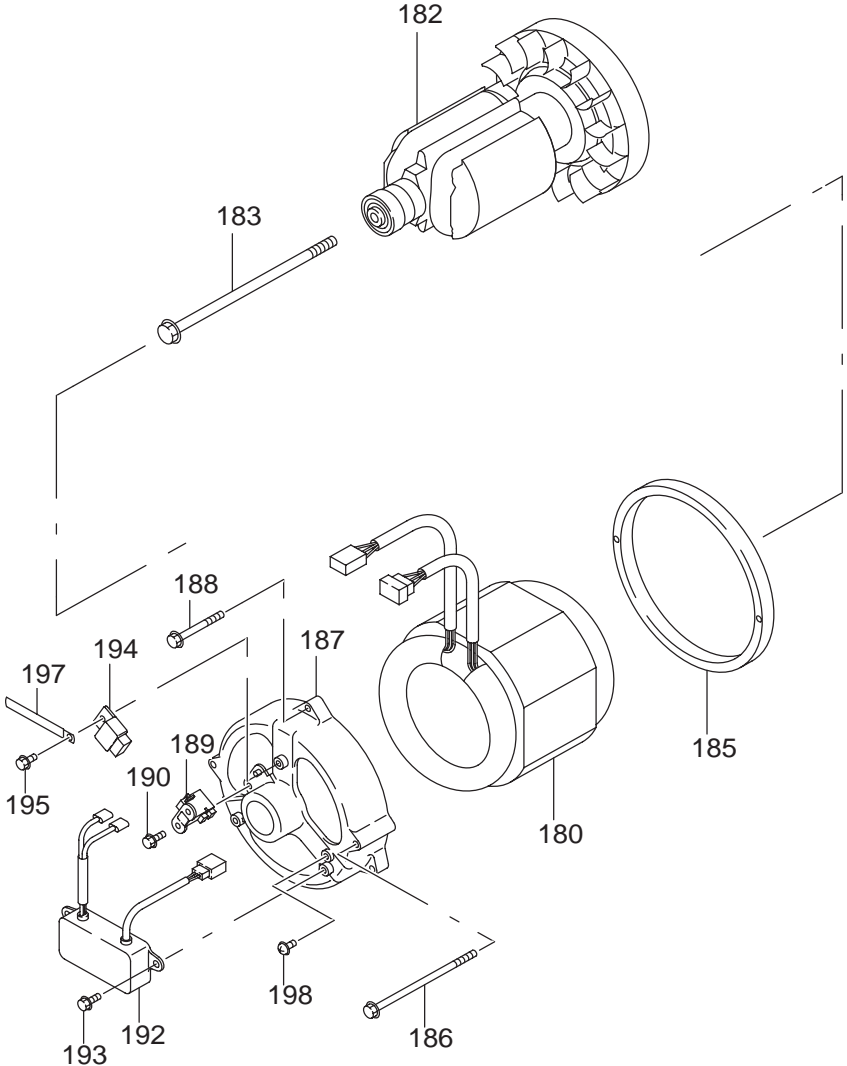

CRANKCASE

CRANKSHAFT PISTON

INTAKE EXHAUST

GOVERNOR OPERATION

COOLING STARTING

FUEL LUBRICANT

ELECTRIC DEVICE

GENERATOR

AVR type

BASE, FRAME

COVER

ACCESSORIES