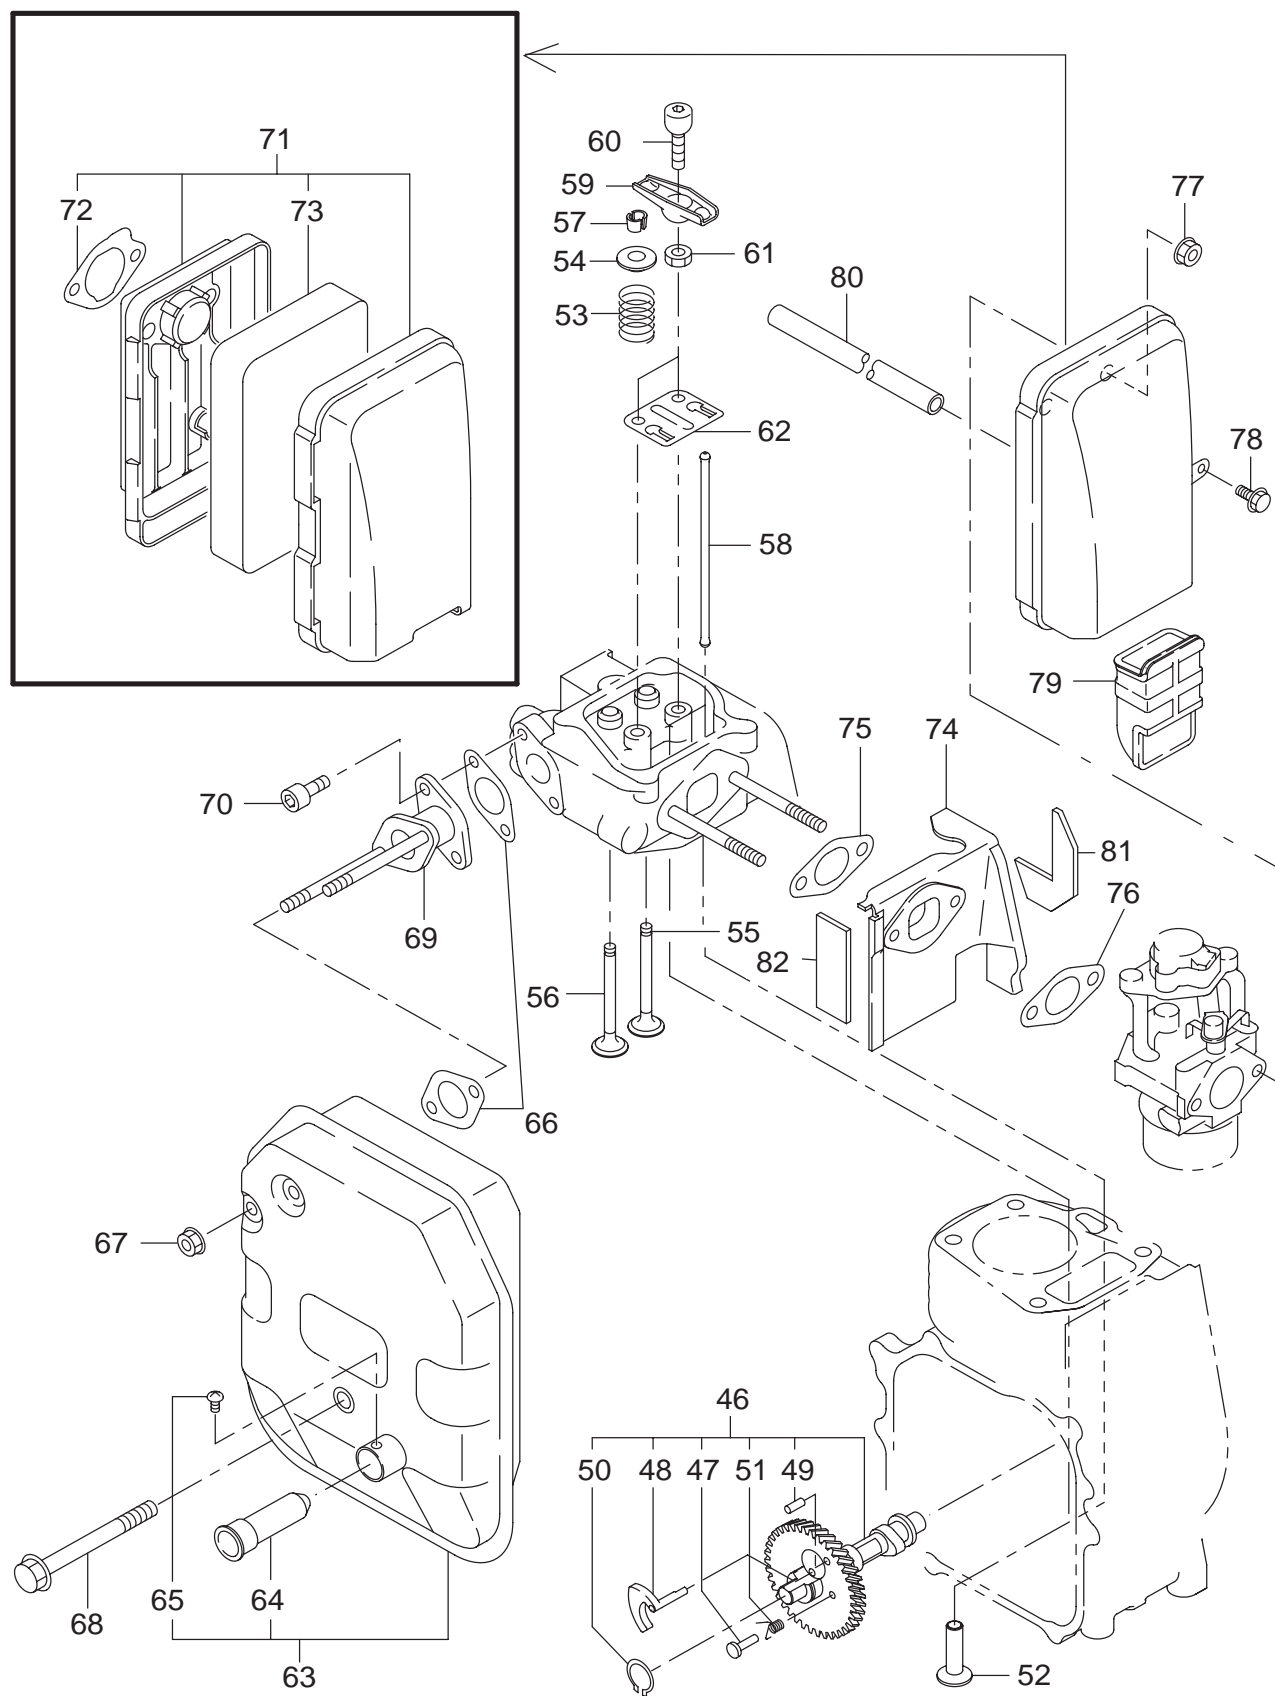

CRANKCASE

CRANKSHAFT PISTON

INTAKE EXHAUST

GOVERNOR OPERATION

COOLING STARTING

FUEL LUBRICANT

ELECTRIC DEVICE

GENERATOR

AVR type

BASE, FRAME

COVER

ACCESSORIES