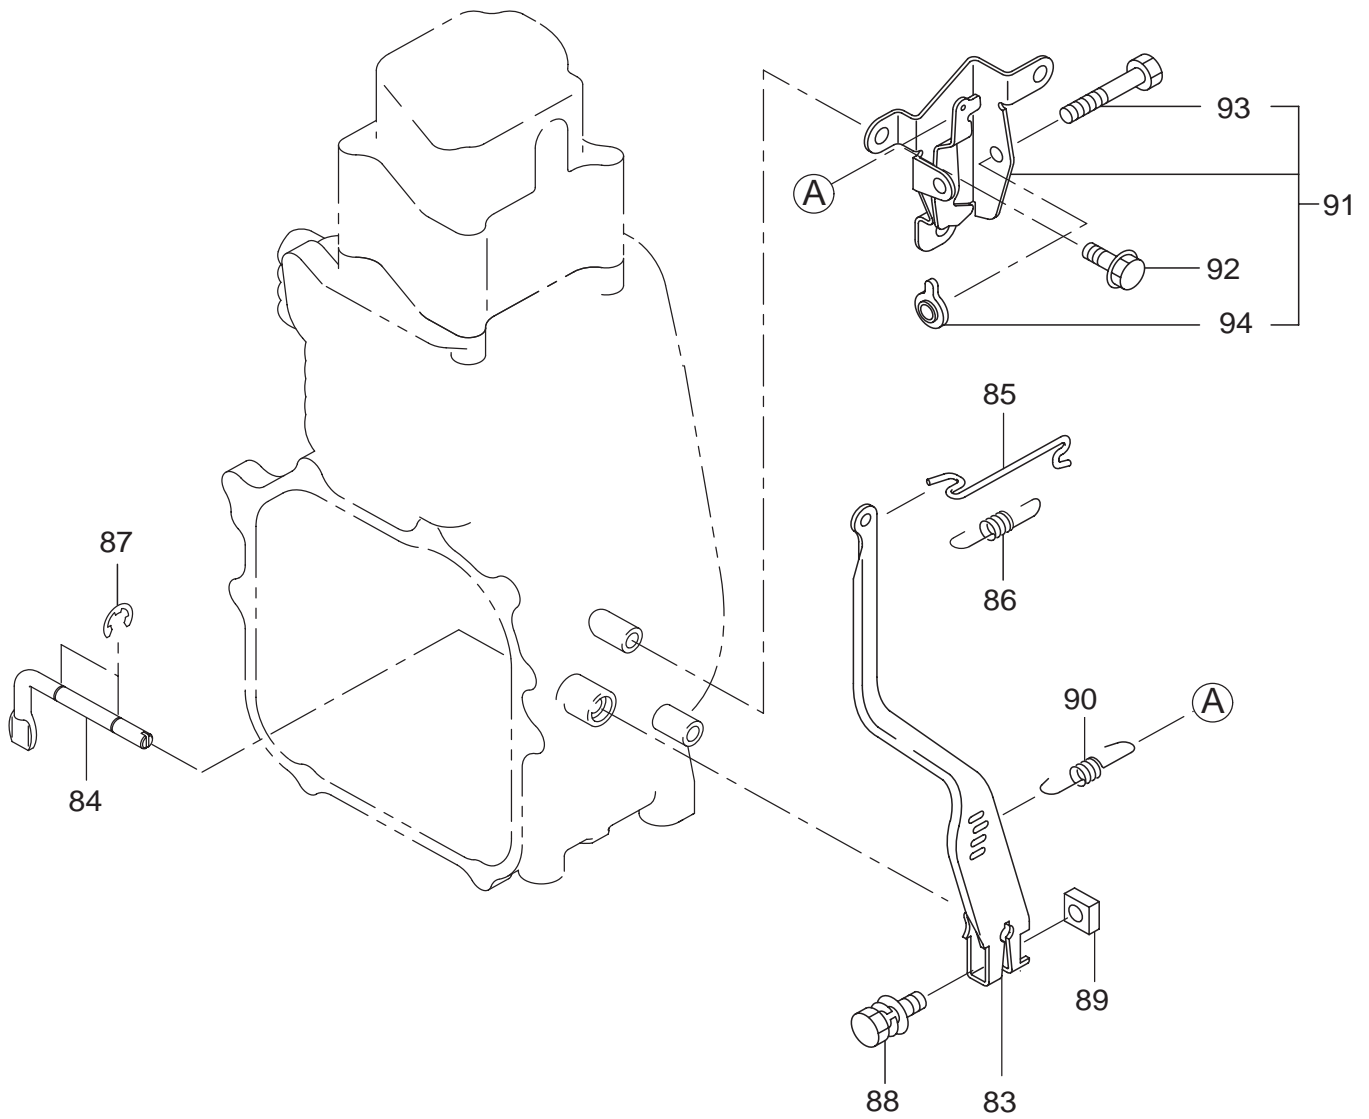

CRANKCASE

CRANKSHAFT PISTON

INTAKE EXHAUST

GOVERNOR OPERATION

COOLING STARTING

FUEL LUBRICANT

ELECTRIC DEVICE

GENERATOR

AVR type

BASE, FRAME

COVER

ACCESSORIES