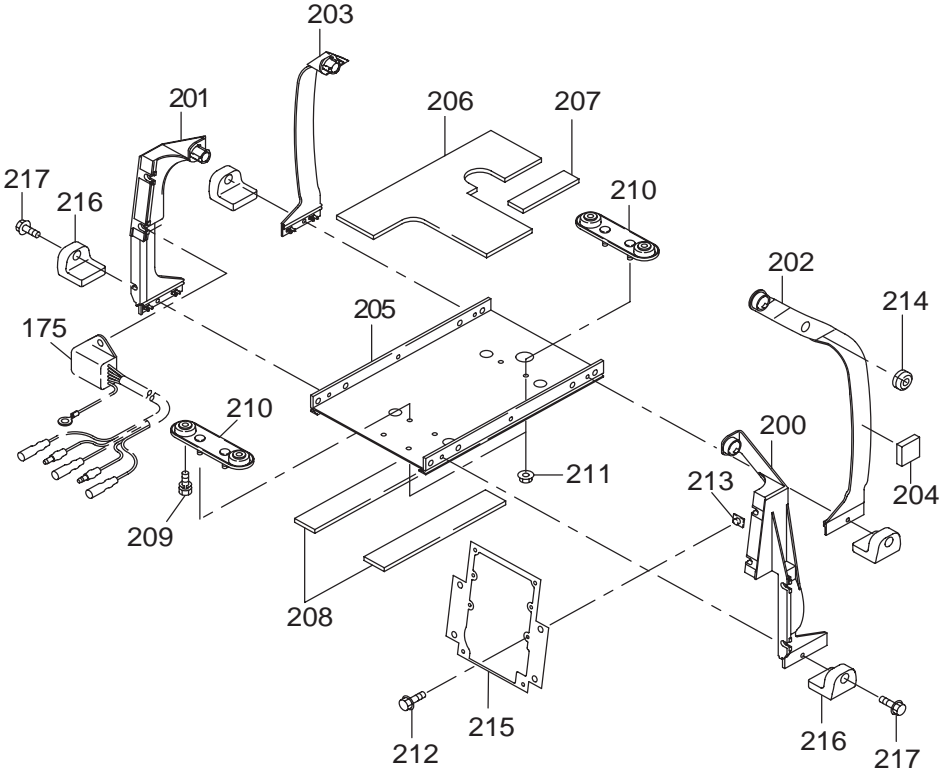

CRANKCASE

CRANKSHAFT PISTON

INTAKE EXHAUST

GOVERNOR OPERATION

COOLING STARTING

FUEL LUBRICANT

ELECTRIC DEVICE

GENERATOR

AVR type

BASE, FRAME

COVER

ACCESSORIES