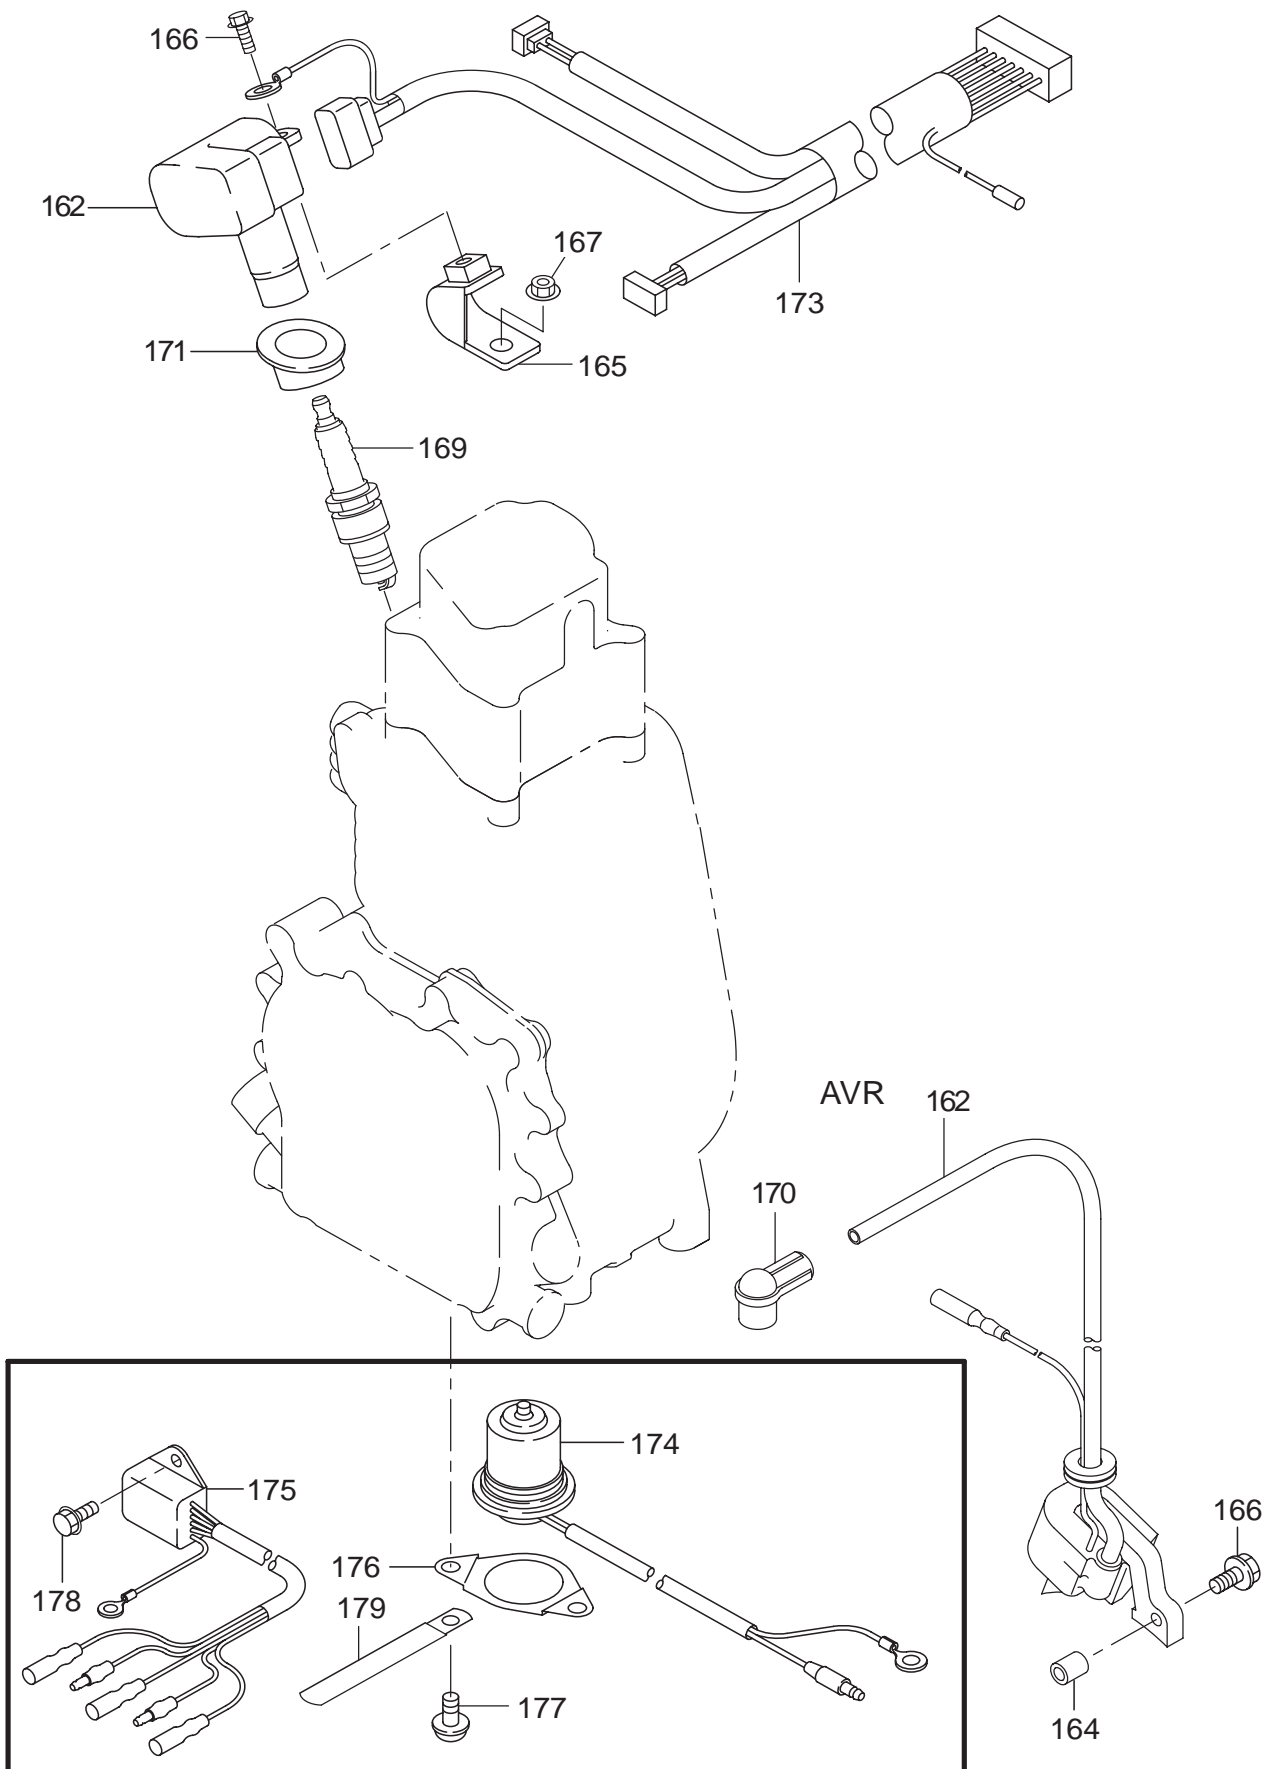

CRANKCASE

CRANKSHAFT PISTON

INTAKE EXHAUST

GOVERNOR OPERATION

COOLING STARTING

FUEL LUBRICANT

ELECTRIC DEVICE

GENERATOR

AVR type

BASE, FRAME

COVER

ACCESSORIES