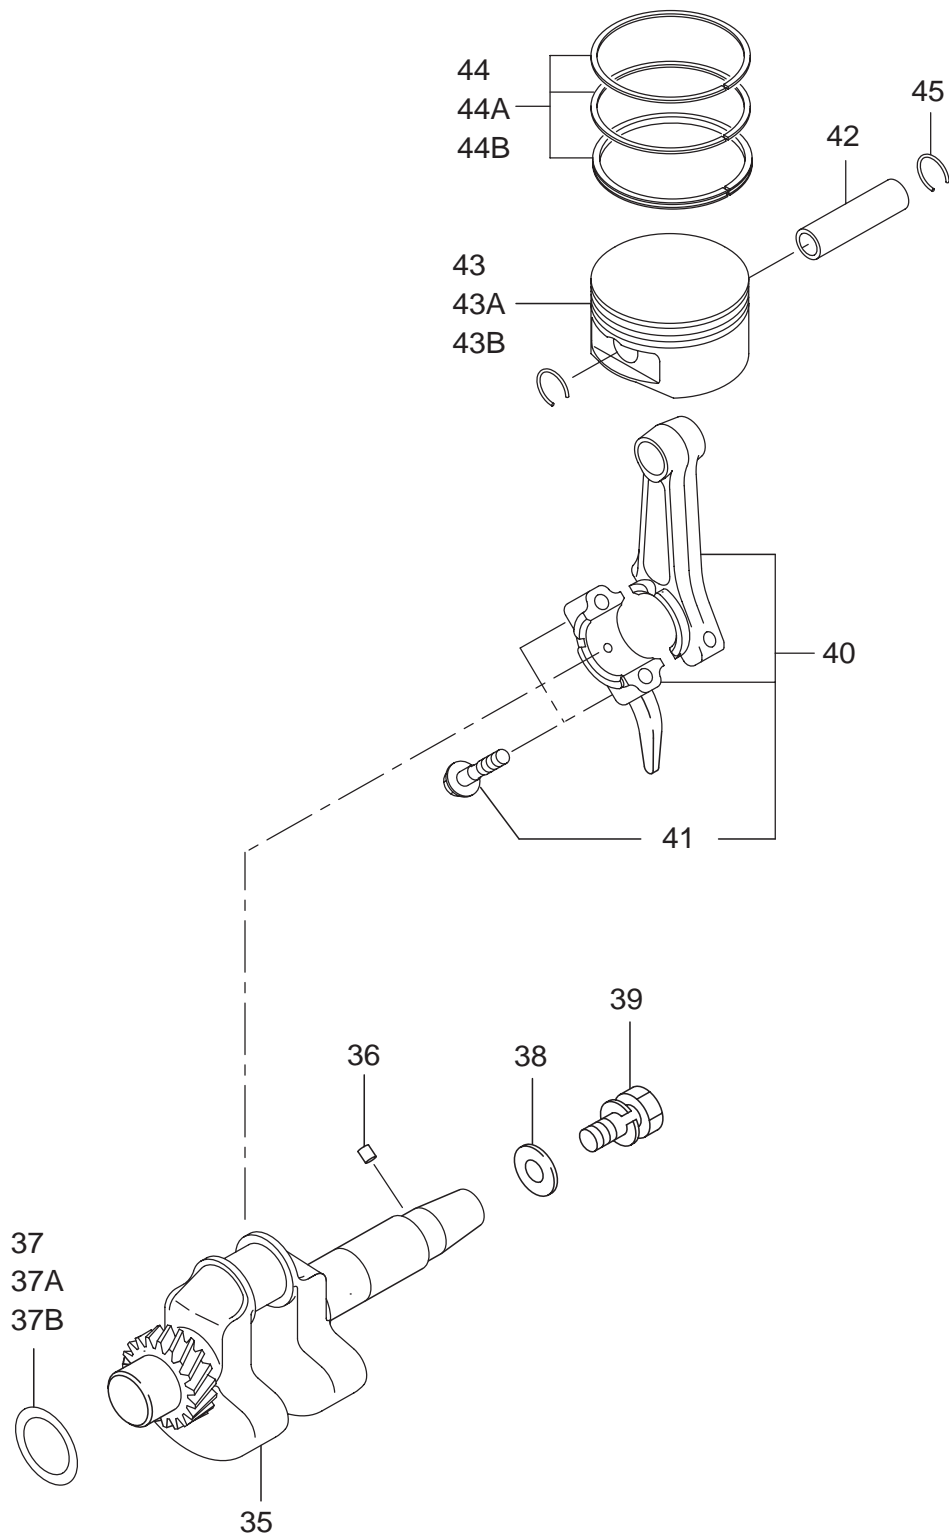

CRANKCASE

CRANKSHAFT PISTON

INTAKE EXHAUST

GOVERNOR OPERATION

COOLING STARTING

FUEL LUBRICANT

ELECTRIC DEVICE

GENERATOR

AVR type

BASE, FRAME

COVER

ACCESSORIES