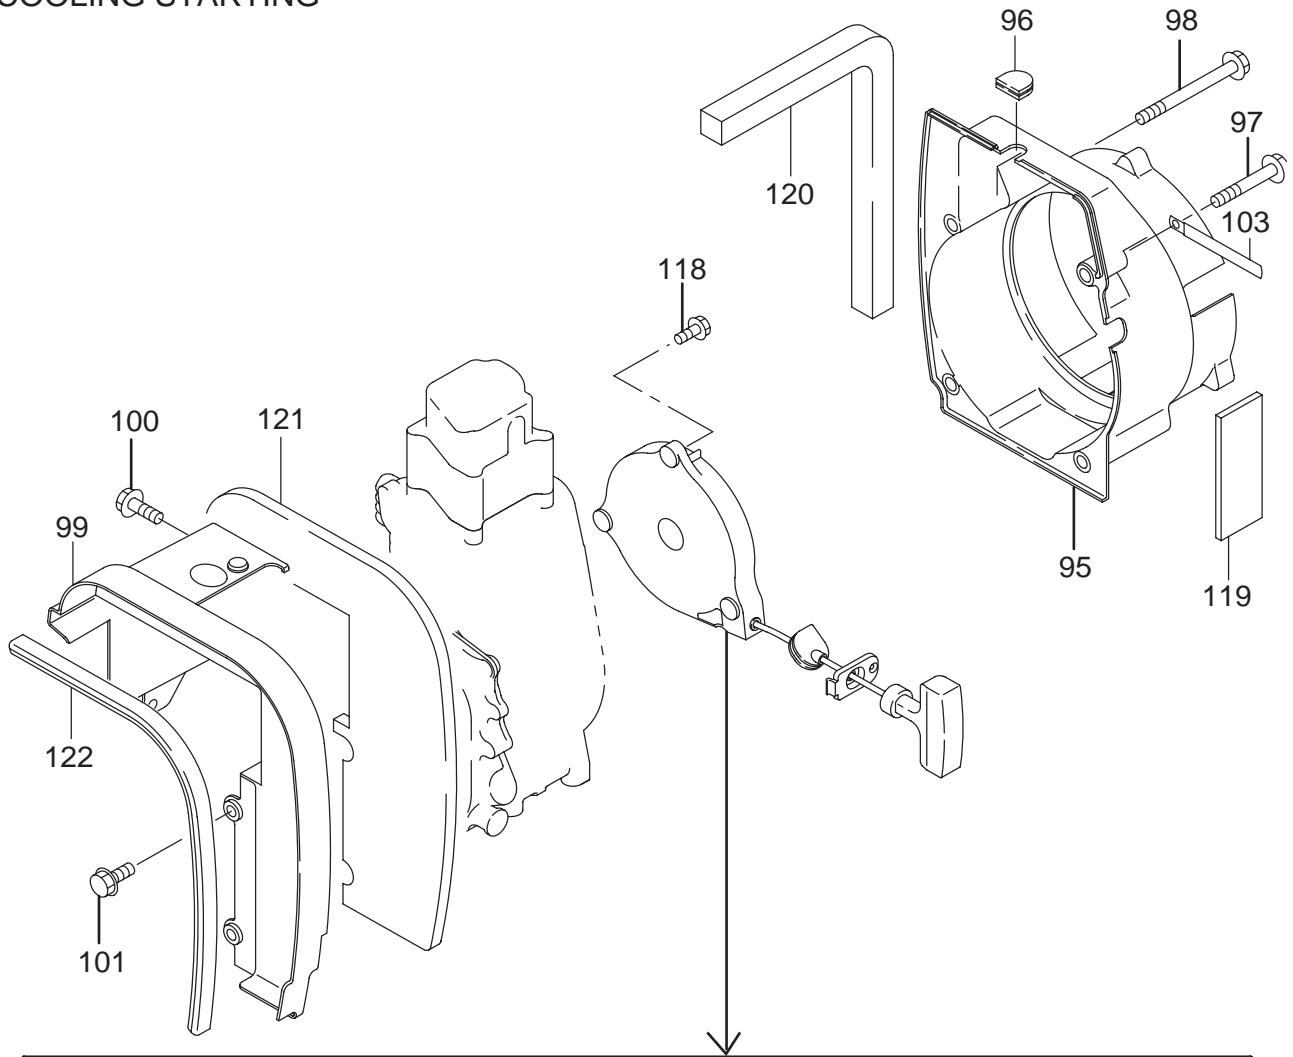

CRANKCASE

CRANKSHAFT PISTON

INTAKE EXHAUST

GOVERNOR OPERATION

COOLING STARTING

FUEL LUBRICANT

ELECTRIC DEVICE

GENERATOR

AVR type

BASE, FRAME

COVER

ACCESSORIES