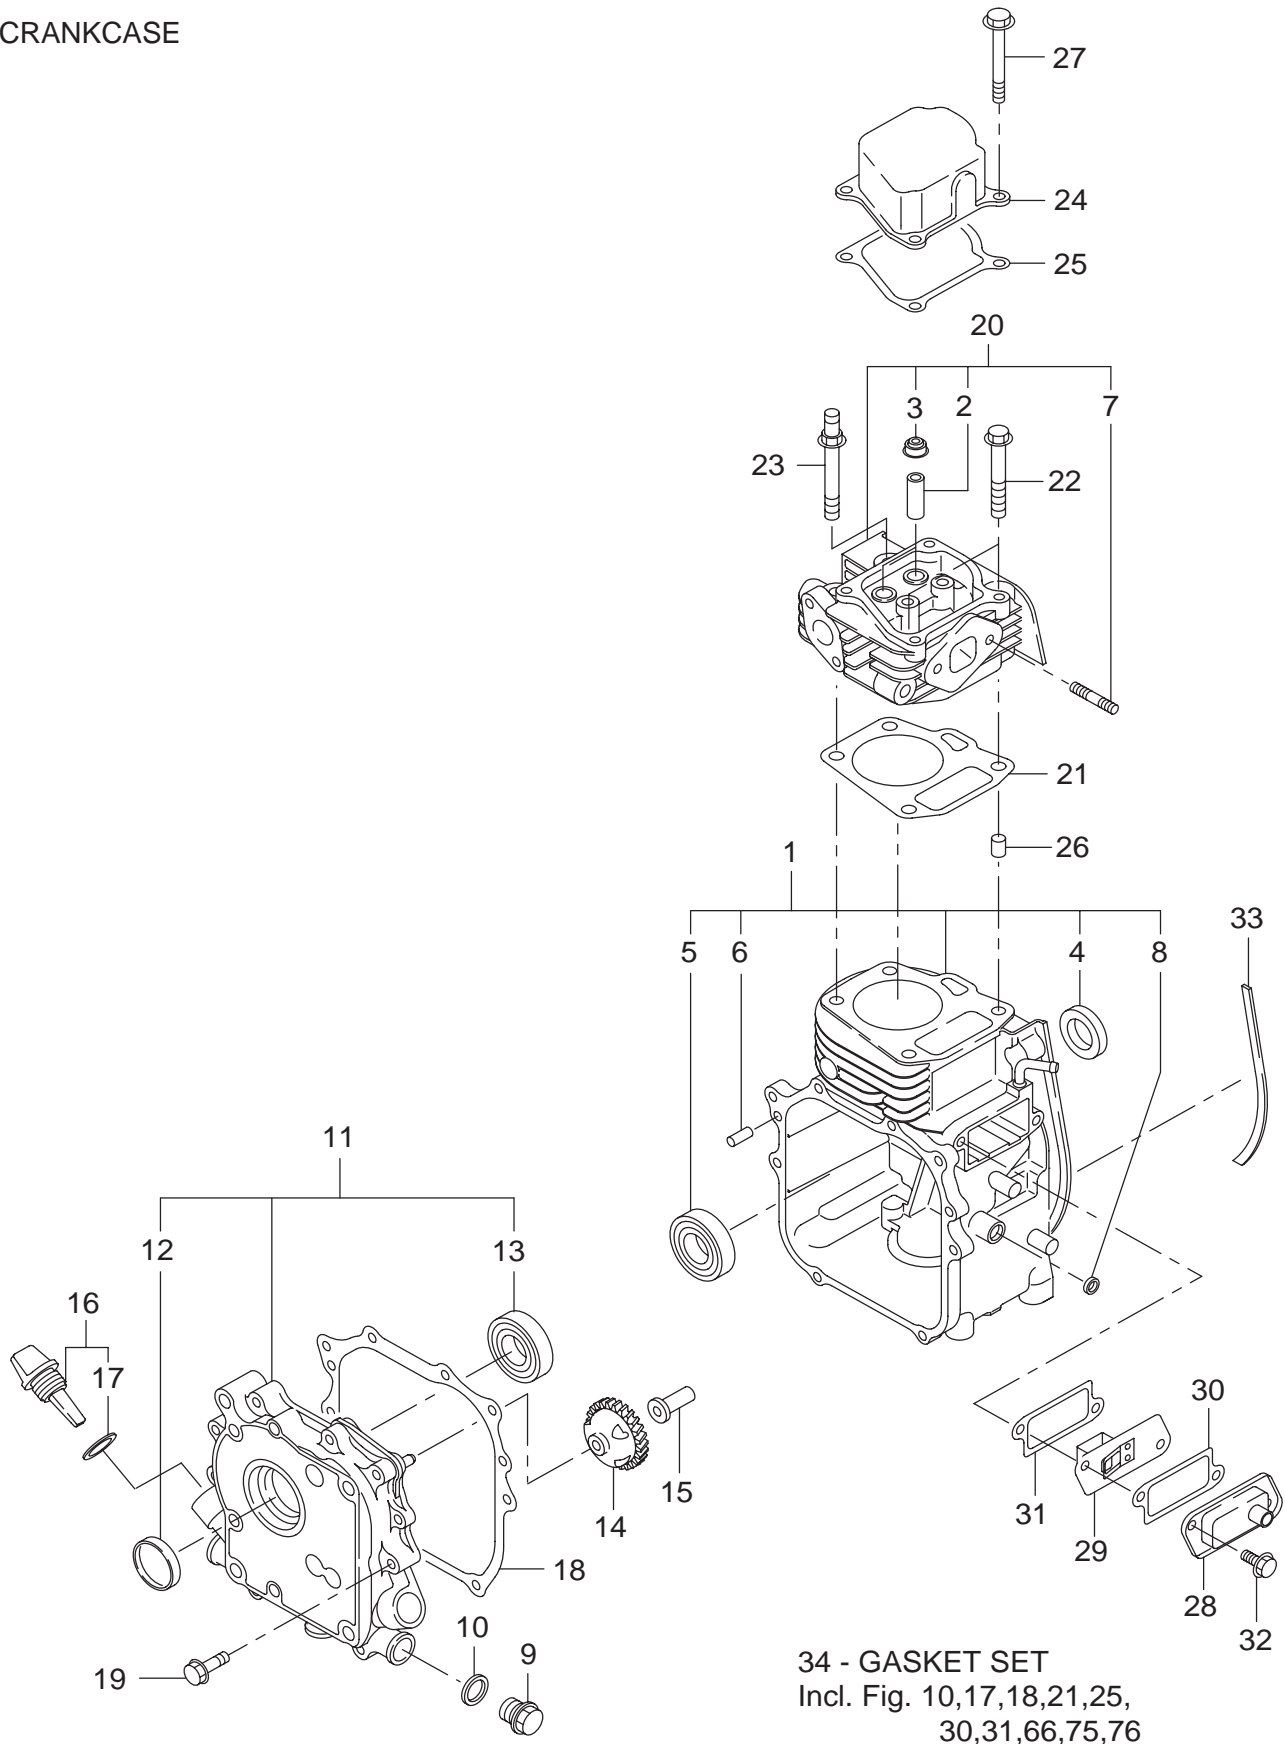

CRANKCASE

CRANKSHAFT PISTON

INTAKE EXHAUST

GOVERNOR OPERATION

COOLING STARTING

FUEL LUBRICANT

ELECTRIC DEVICE

GENERATOR

AVR type

BASE, FRAME

COVER

ACCESSORIES